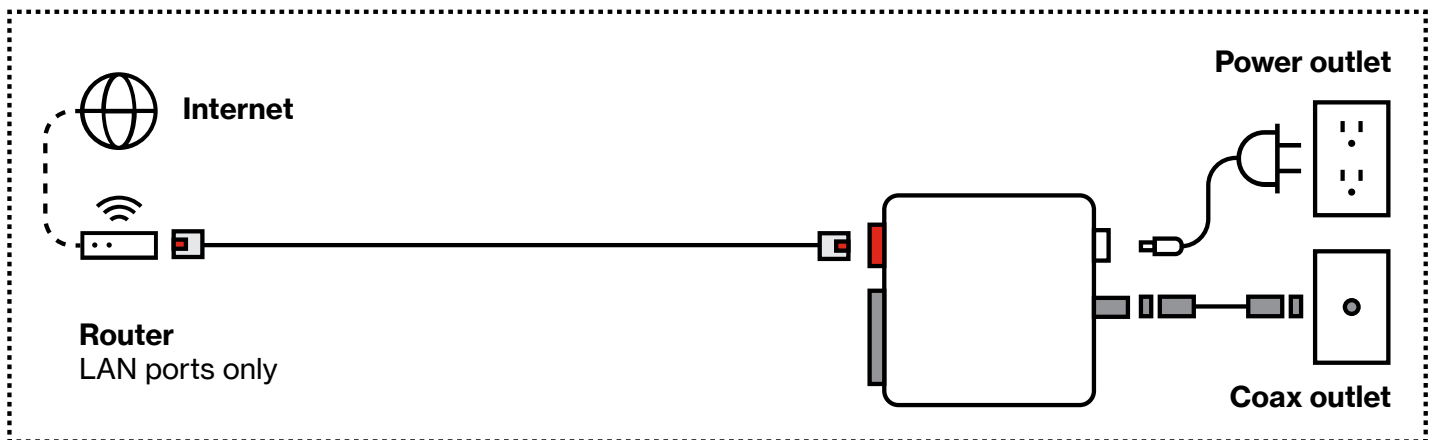

# MoCA Ethernet Adapter install guide

## Use the MoCA Ethernet Adapter as a connector between your router and your coax outlet.

The coax splitter can be used to connect the MoCA Ethernet adapter to a coax outlet and another device at the same time.

If your router has a coax port, you can directly connect it to the coax outlet.

# Use the MoCA Ethernet Adapter as a connector between the coax outlet and your personal devices.